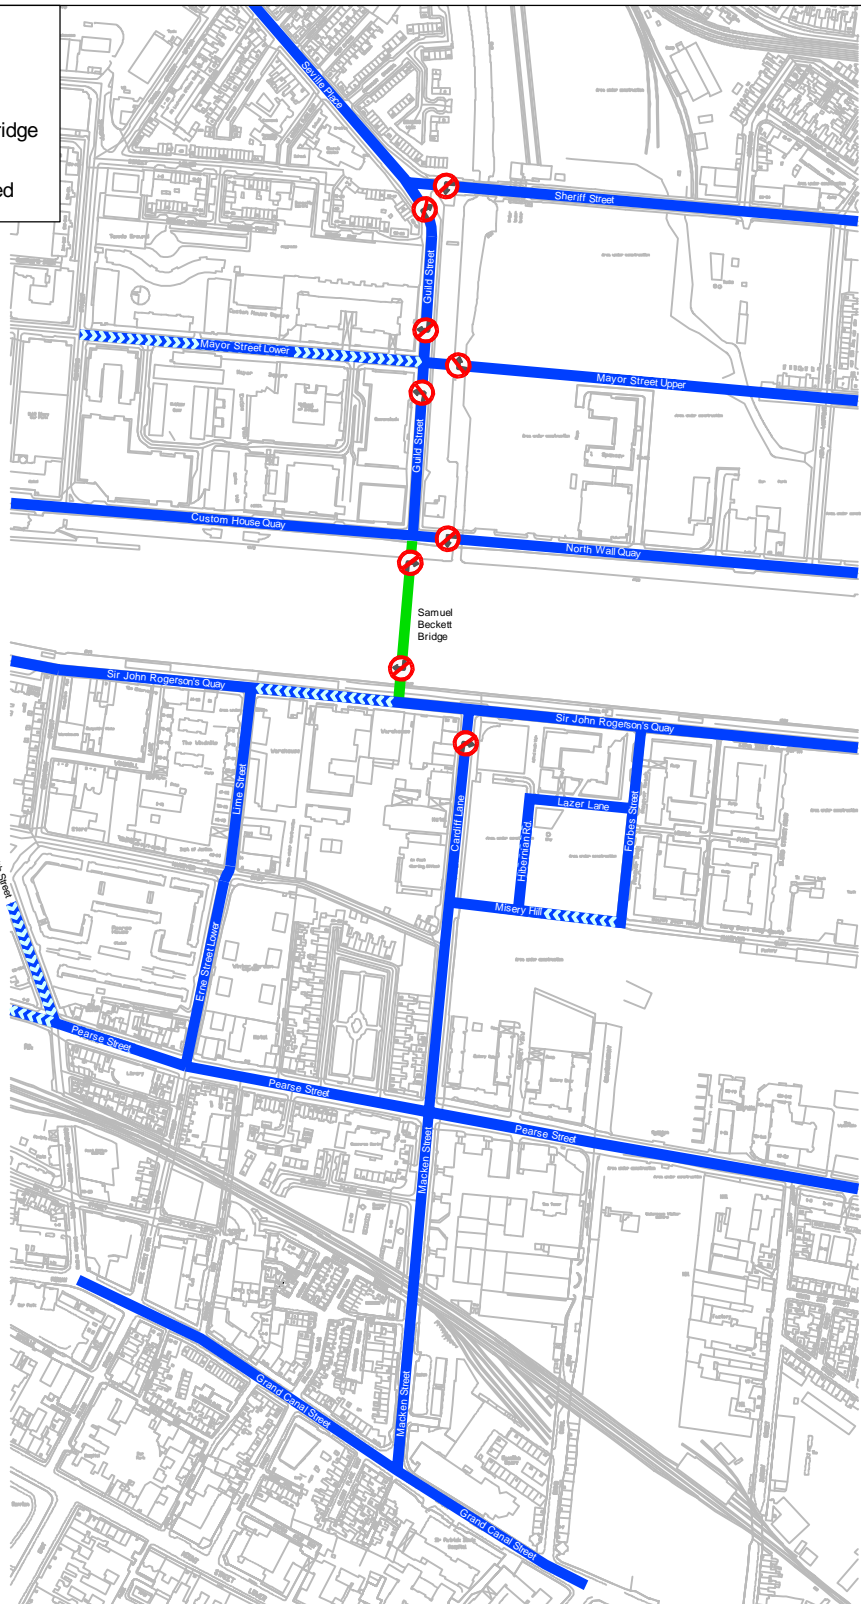

LEGEND:

-  Two-way street
-  One-way street
-  Samuel Beckett Bridge
-  Left turn prohibited
-  Right turn prohibited

TRAFFIC ARRANGEMENTS IN THE VICINITY OF SAMUEL BECKETT BRIDGE

Dublin City Council
Comhairle Cathrach Bhaile Átha Cliath